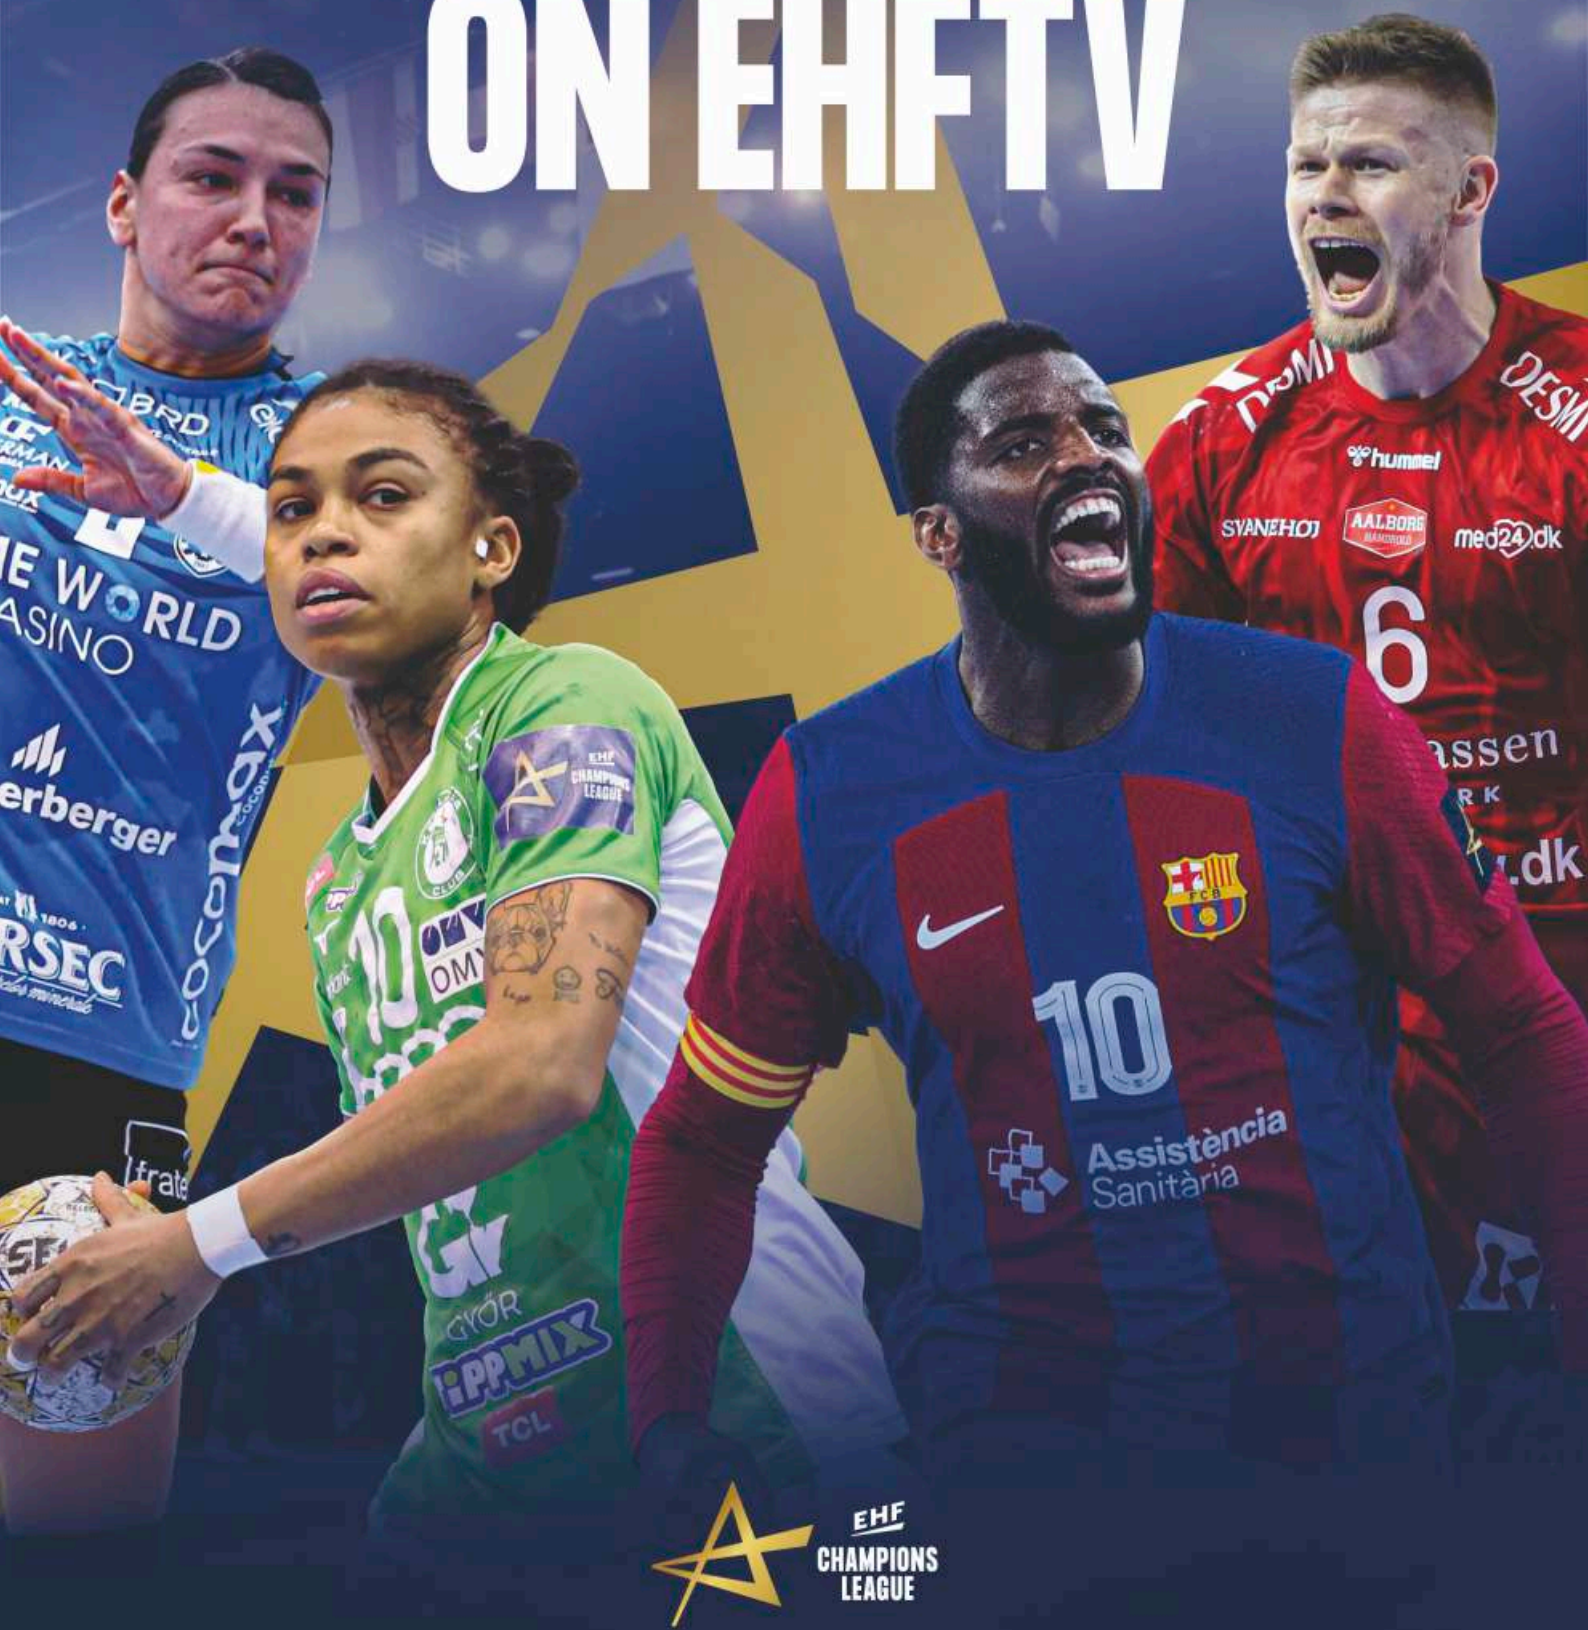

A NEW ERA BEGINS ON EHFTV

WATCH THE EHF CHAMPIONS LEAGUE

LIVE ON